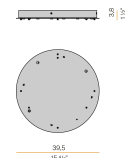

PANZERI

Brooklyn Round

Accessories / fixing

XM231/23219L

Plate for multiple suspensions.