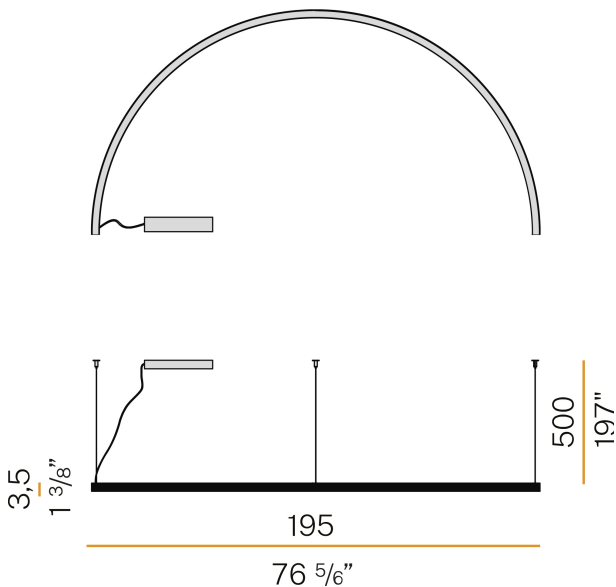

PANZERI

Brooklyn Round

220-240V AC dimmable (DALI/Push DIM)

L23219.180.0402

 mat brass

Data sheet

CODE	L23219.180.0402
SYSTEM POWER CONSUMPTION	55W
EFFICACY	53.9lm/W
LIGHT SOURCE	LED
LIGHT SOURCE LIFETIME	L80 (B20) 80.000h
COLOUR TEMPERATURE	3000K Ra>90
LIGHT DISTRIBUTION	diffused
POWER SUPPLY	220-240V AC
FREQUENCY	50/60Hz
ELECTRICAL CONFIGURATION	dimmable (DALI/Push DIM)
DRIVER	integrated included
NOMINAL LUMINOUS FLUX	6840lm
LUMEN OUTPUT	2965lm
EFFICIENCY	43.3%
WEIGHT	3,38 Kg
PROTECTION DEGREE	IP40
COLOUR TOLLERANCES	SDCM 3
GLOW WIRE TEST PERFORMANCE	850°
PACKING DIMENSIONS	12,0 x 202,0 x 106,0 cm

Suspension lighting fixture for interiors, with direct light emission.
Banded extruded aluminium structure in white, black or mat brass polyacrylic paint.
Extruded polycarbonate diffuser with opaline finish.
Galvanized sheet metal end caps in polyacrylic paint.
Suspension kit with griplocks and 5m (196,9") long steel cables.
5m (196,9") long power cable in transparent PVC.
Power canopy with pickled sheet metal ceiling bracket and covering in white polyacrylic paint.

Technical drawing

Polar diagram

PANZERI

Brooklyn Round

Accessories / power supply

XM150/24 DIM

LED driver, 150W 24V DC, DALI/Push DIM dimmable.

XM60/24 DIM