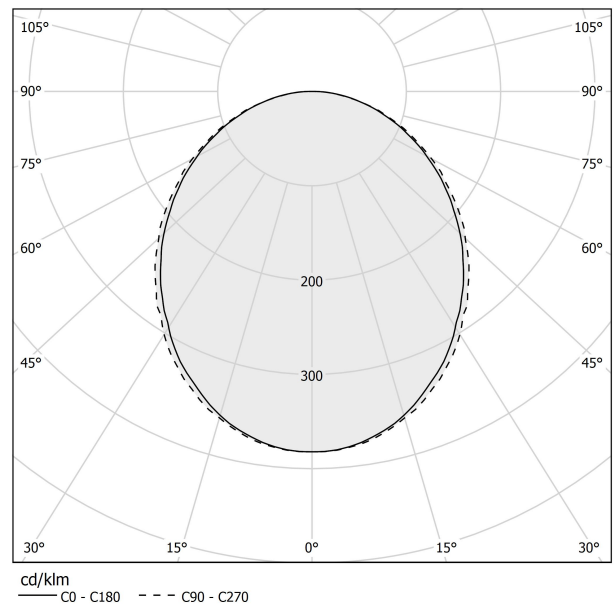

Polar diagram